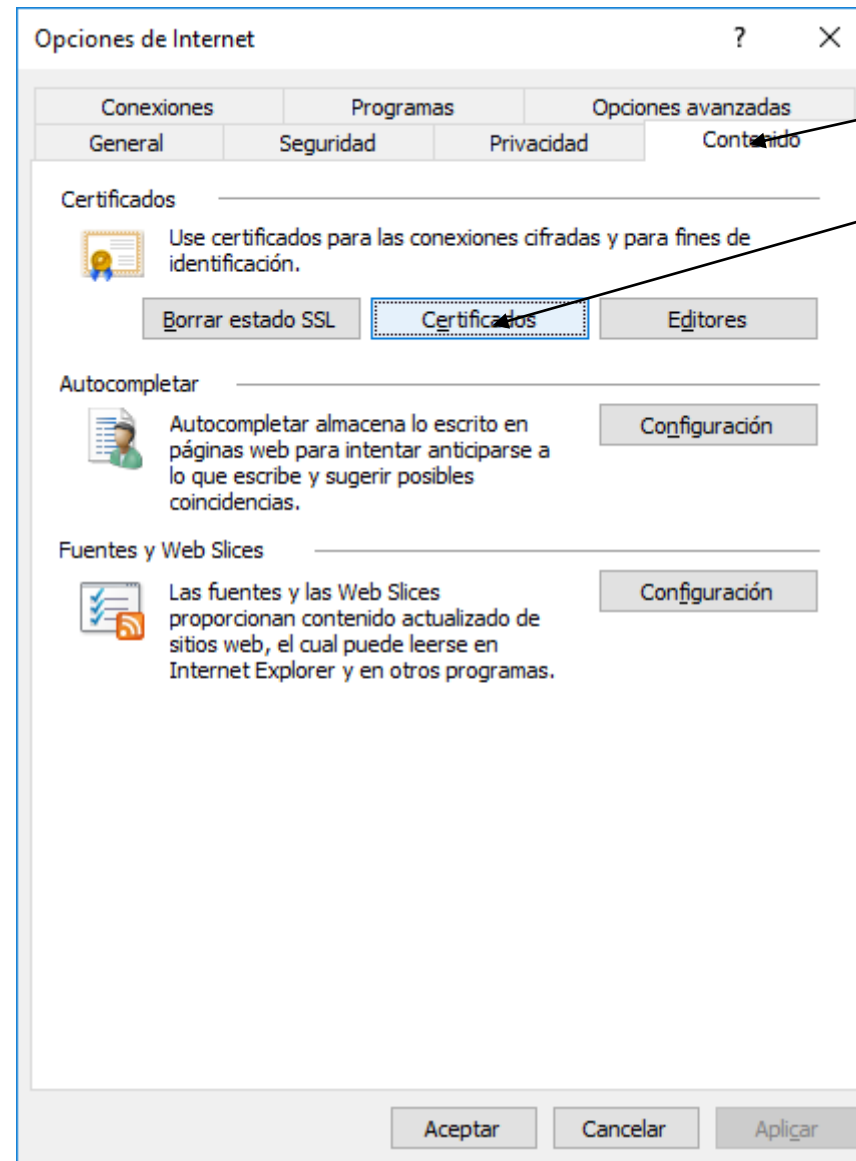

Navegador: Internet explorer

SELECCIONAMOS LA PESTAÑA
"CONTENIDO"

HACEMOS "CLICK" EN EL BOTON
"CERTIFICADOS"

¿Cómo instalar el certificado digital?